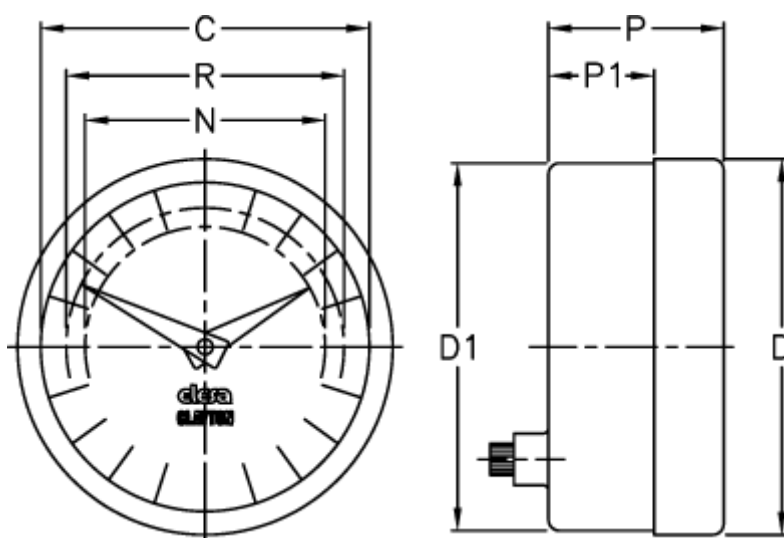

Article number: 2307074032

Description: E+G Positive drive indicator
PA11-0012-S

Measures

C = 42
D = 49.8
d1 = 48.2
N = 30
P = 30
P1 = 23
R = 37